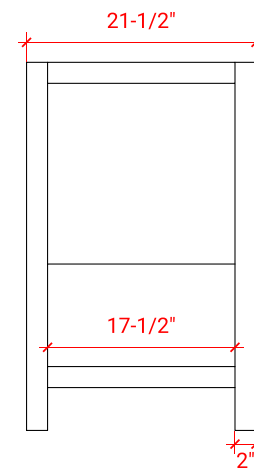

BAYHILL 73" DOUBLE SINK CABINET

ARIEL

R073D

BASE CABINET DIMENSIONS

72" W x 21.5" D x 34.5" H

FEATURES

- Solid wood frame & plywood panels
- Dovetail drawers and joints
- Soft closing doors & drawers

HARDWARE FINISHES

AVAILABLE COLORS

FRONT VIEW