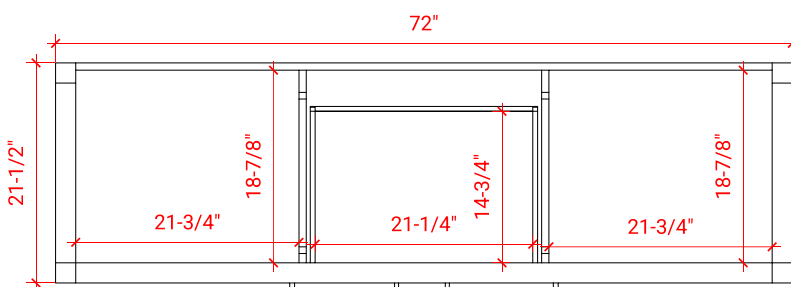

## BASE CABINET DIMENSIONS

72" W x 21.5" D x 34.5" H

## AVAILABLE COLORS

FRONT VIEW

SIDE VIEW

PLAN VIEW

## OVERALL DIMENSIONS

73" W x 22" D x 0.75" H