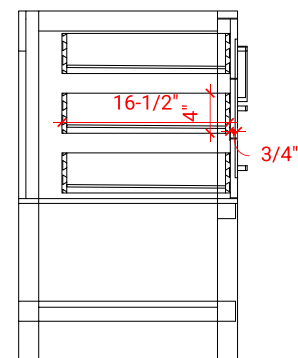

## BASE CABINET DIMENSIONS

72" W x 21.5" D x 34.5" H

## AVAILABLE COLORS

FRONT VIEW

SIDE VIEW

PLAN VIEW

## OVERALL DIMENSIONS

73" W x 22" D x 0.75" H