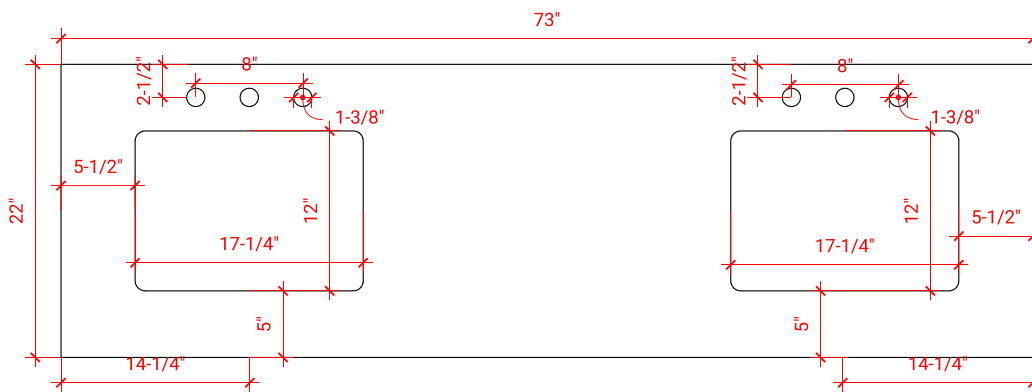

73" DOUBLE RECTANGLE SINK THIN COUNTERTOP

OVERALL DIMENSIONS

73" W x 22" D x 0.75" H

COUNTERTOP OPTIONS

FEATURES

- Solid countertop with mitered edges & seams
- Undermount white rectangular sink
- Pre-drilled for 8" widespread faucet

INCLUDED

- Countertop
- Matching Backsplash
- Sink

COUNTERTOP PLAN VIEW