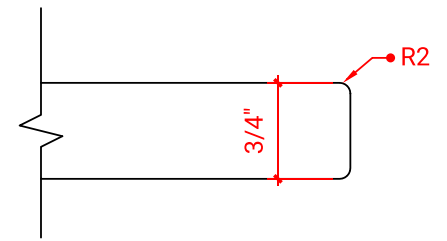

HAMLET 54" CENTER SINK CABINET

ARIEL

S054S

BASE CABINET DIMENSIONS

54" W x 21.5" D x 34.5" H

FEATURES

- Solid wood frame & plywood panels
- Dovetail drawers and joints
- Soft closing doors & drawers

HARDWARE FINISHES

55" W x 22" D x 0.75" H

COUNTERTOP OPTIONS

Carrara Marble
CW2-055S-OVL-CT

FEATURES

- Solid countertop with mitered edges & seams
- Undermount white oval sink
- Pre-drilled for 8" widespread faucet

INCLUDED

- Countertop
- Matching Backsplash
- Sink

COUNTERTOP PLAN VIEW

EDGE SIDE VIEW

THREE DIMENSIONAL COUNTERTOP VIEW