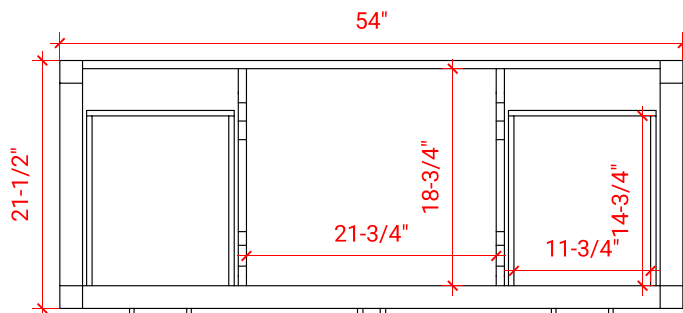

HAMLET 54" CENTER SINK CABINET

ARIEL

S054S

BASE CABINET DIMENSIONS

54" W x 21.5" D x 34.5" H

FEATURES

- Solid wood frame & plywood panels
- Dovetail drawers and joints
- Soft closing doors & drawers

HARDWARE FINISHES

Satin Nickel Satin Brass Satin Black

AVAILABLE COLORS

White Grey Midnight Blue

FRONT VIEW

SIDE VIEW

PLAN VIEW

55" OVAL SINK THIN COUNTERTOP

OVERALL DIMENSIONS

55" W x 22" D x 0.75" H

COUNTERTOP OPTIONS

Carrara Marble
CW2-055S-OVL-CT

FEATURES

- Solid countertop with mitered edges & seams
- Undermount white oval sink
- Pre-drilled for 8" widespread faucet

INCLUDED

- Countertop
- Matching Backsplash
- Sink

COUNTERTOP PLAN VIEW

EDGE SIDE VIEW

THREE DIMENSIONAL COUNTERTOP VIEW