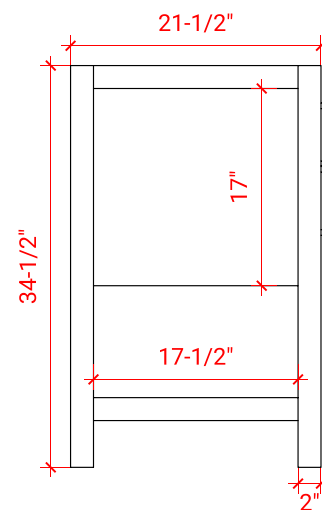

HAMLET 54" CENTER SINK CABINET

ARIEL

S054S

BASE CABINET DIMENSIONS

54" W x 21.5" D x 34.5" H

FEATURES

- Solid wood frame & plywood panels
- Dovetail drawers and joints
- Soft closing doors & drawers

HARDWARE FINISHES

Satin Nickel Satin Brass Satin Black

AVAILABLE COLORS

White Grey Midnight Blue

FRONT VIEW

SIDE VIEW

PLAN VIEW

55" OVAL SINK THIN COUNTERTOP

OVERALL DIMENSIONS

55" W x 22" D x 0.75" H

COUNTERTOP OPTIONS

Carrara Marble
CW2-055S-OVL-CT

FEATURES

- Solid countertop with mitered edges & seams
- Undermount white oval sink
- Pre-drilled for 8" widespread faucet

INCLUDED

- Countertop
- Matching Backsplash
- Sink

COUNTERTOP PLAN VIEW

EDGE SIDE VIEW

THREE DIMENSIONAL COUNTERTOP VIEW