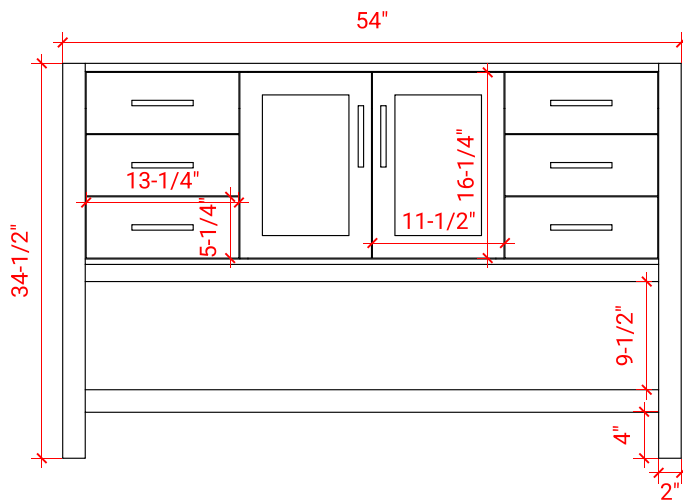

HAMLET 54" CENTER SINK CABINET

ARIEL

S054S

BASE CABINET DIMENSIONS

54" W x 21.5" D x 34.5" H

FEATURES

- Solid wood frame & plywood panels
- Dovetail drawers and joints
- Soft closing doors & drawers

HARDWARE FINISHES

Satin Nickel Satin Brass Satin Black

AVAILABLE COLORS

White Grey Midnight Blue

FRONT VIEW

SIDE VIEW

PLAN VIEW

55" OVAL SINK THIN COUNTERTOP

OVERALL DIMENSIONS

55" W x 22" D x 0.75" H

COUNTERTOP OPTIONS

Carrara Marble
CW2-055S-OVL-CT

FEATURES

- Solid countertop with mitered edges & seams
- Undermount white oval sink
- Pre-drilled for 8" widespread faucet

INCLUDED

- Countertop
- Matching Backsplash
- Sink

COUNTERTOP PLAN VIEW

EDGE SIDE VIEW

THREE DIMENSIONAL COUNTERTOP VIEW