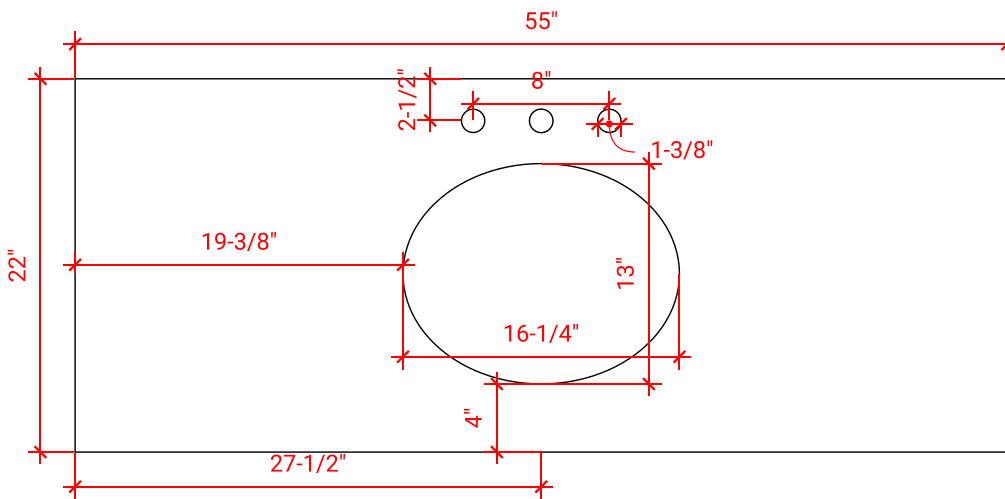

HAMLET 54" CENTER SINK CABINET

ARIEL

S054S

BASE CABINET DIMENSIONS

54" W x 21.5" D x 34.5" H

FEATURES

- Solid wood frame & plywood panels
- Dovetail drawers and joints
- Soft closing doors & drawers

HARDWARE FINISHES

Satin Nickel Satin Brass Satin Black

AVAILABLE COLORS

White Grey Midnight Blue

FRONT VIEW

SIDE VIEW

PLAN VIEW

55" OVAL SINK THIN COUNTERTOP

OVERALL DIMENSIONS

55" W x 22" D x 0.75" H

COUNTERTOP OPTIONS

Carrara Marble
CW2-055S-OVL-CT

FEATURES

- Solid countertop with mitered edges & seams
- Undermount white oval sink
- Pre-drilled for 8" widespread faucet

INCLUDED

- Countertop
- Matching Backsplash
- Sink

COUNTERTOP PLAN VIEW

EDGE SIDE VIEW

THREE DIMENSIONAL COUNTERTOP VIEW