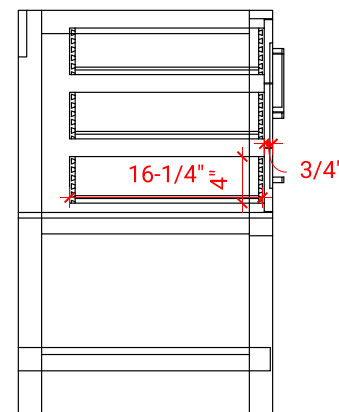

HAMLET 54" CENTER SINK CABINET

ARIEL

S054S

BASE CABINET DIMENSIONS

54" W x 21.5" D x 34.5" H

FEATURES

- Solid wood frame & plywood panels
- Dovetail drawers and joints
- Soft closing doors & drawers

HARDWARE FINISHES

Satin Nickel Satin Brass Satin Black

AVAILABLE COLORS

White Grey Midnight Blue

FRONT VIEW

SIDE VIEW

PLAN VIEW

55" OVAL SINK THIN COUNTERTOP

OVERALL DIMENSIONS

55" W x 22" D x 0.75" H

COUNTERTOP OPTIONS

Carrara Marble
CW2-055S-OVL-CT

FEATURES

- Solid countertop with mitered edges & seams
- Undermount white oval sink
- Pre-drilled for 8" widespread faucet

INCLUDED

- Countertop
- Matching Backsplash
- Sink

COUNTERTOP PLAN VIEW

EDGE SIDE VIEW

THREE DIMENSIONAL COUNTERTOP VIEW