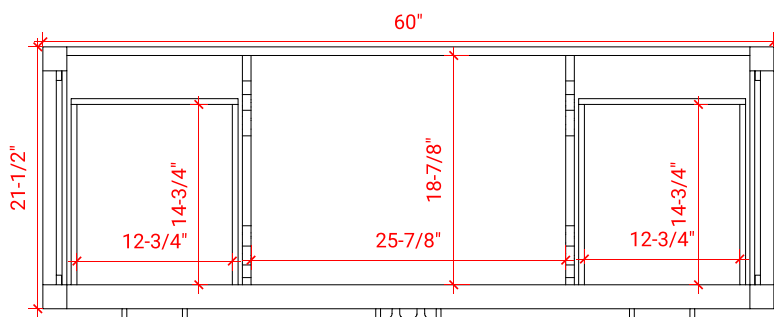

CAMBRIDGE 61" SINGLE SINK CABINET

ARIEL

A061S

BASE CABINET DIMENSIONS

60" W x 21.5" D x 34.5" H

FEATURES

- Solid wood frame & plywood panels
- Dovetail drawers and joints
- Soft closing doors & drawers

HARDWARE FINISHES

Satin Nickel Satin Brass Satin Black

AVAILABLE COLORS

White Grey Espresso Midnight Blue

PLAN VIEW