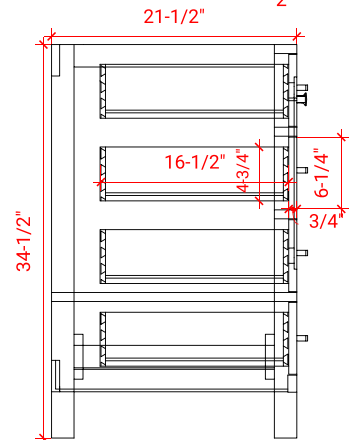

CAMBRIDGE 61" SINGLE SINK CABINET

ARIEL

A061S

BASE CABINET DIMENSIONS

60" W x 21.5" D x 34.5" H

FEATURES

- Solid wood frame & plywood panels
- Dovetail drawers and joints
- Soft closing doors & drawers

HARDWARE FINISHES

Satin Nickel Satin Brass Satin Black

AVAILABLE COLORS

White Grey Espresso Midnight Blue

PLAN VIEW