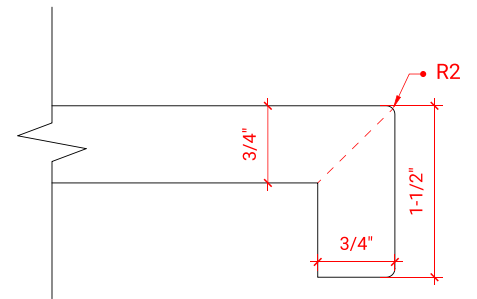

EDGE SIDE VIEW