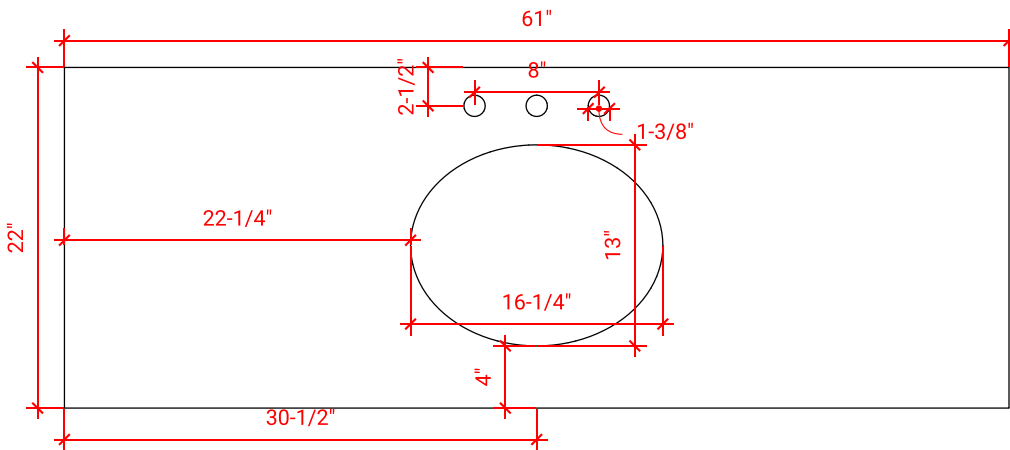

61" OVAL SINK THIN COUNTERTOP

OVERALL DIMENSIONS

61" W x 22" D x 1.5" H

COUNTERTOP OPTIONS

FEATURES

- Solid countertop with mitered edges & seams
- Undermount white oval sink
- Pre-drilled for 8" widespread faucet

INCLUDED

- Countertop
- Matching Backsplash
- Sink

COUNTERTOP PLAN VIEW